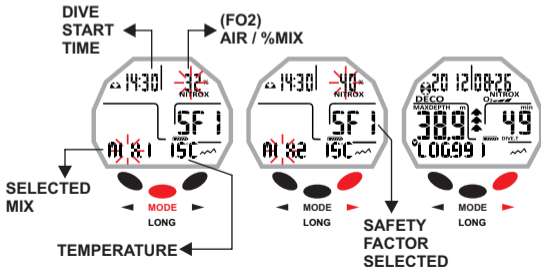

LOGBOOK MENU: SCROLL AND VIEW DIVES

AUTOMATIC RETURN