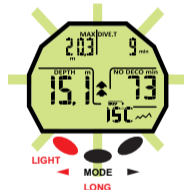

IF DEEPER THAN STOP DEPTH

LIGHT

CNS OXYGEN TOXICITY

PO2

Note:

---

---

---