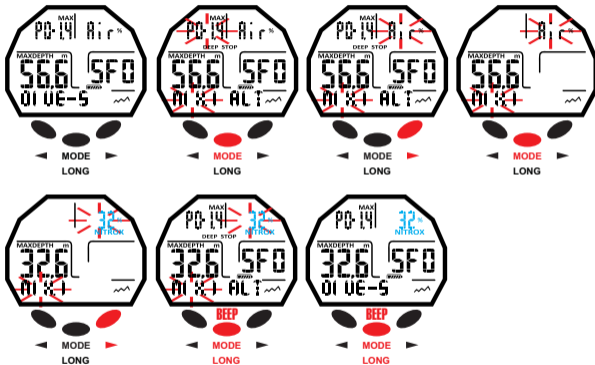

DIVE SET MENU: MIX1 FO2 SETTINGS

SET THE DESIRED FO2