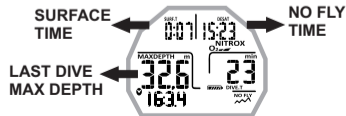

SURFACE POST DIVE DISPLAY