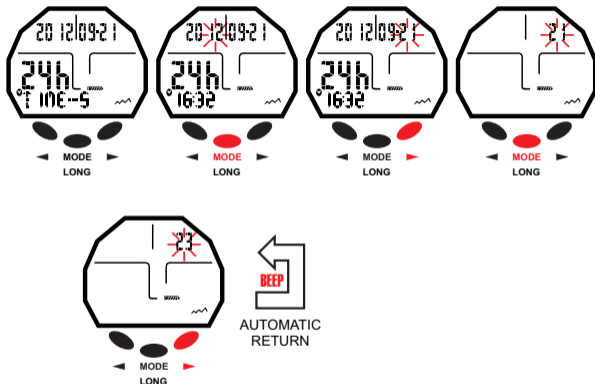

TIME SET MENU: DATE/PM-AM/TIME SETTINGS

USE THE SAME PROCEDURE FOR OTHER TIME MENU SETTINGS