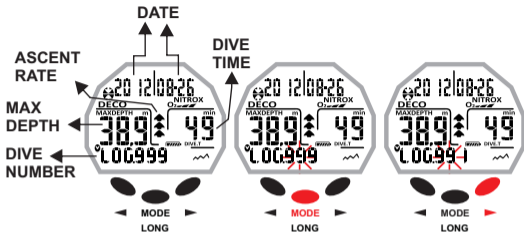

LOGBOOK MENU: SCROLL AND VIEW DIVES

AUTOMATIC RETURN