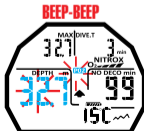

IF DEEPER THAN STOP DEPTH

LIGHT

CNS OXYGEN TOXICITY

PO2

Note:

---

---

---